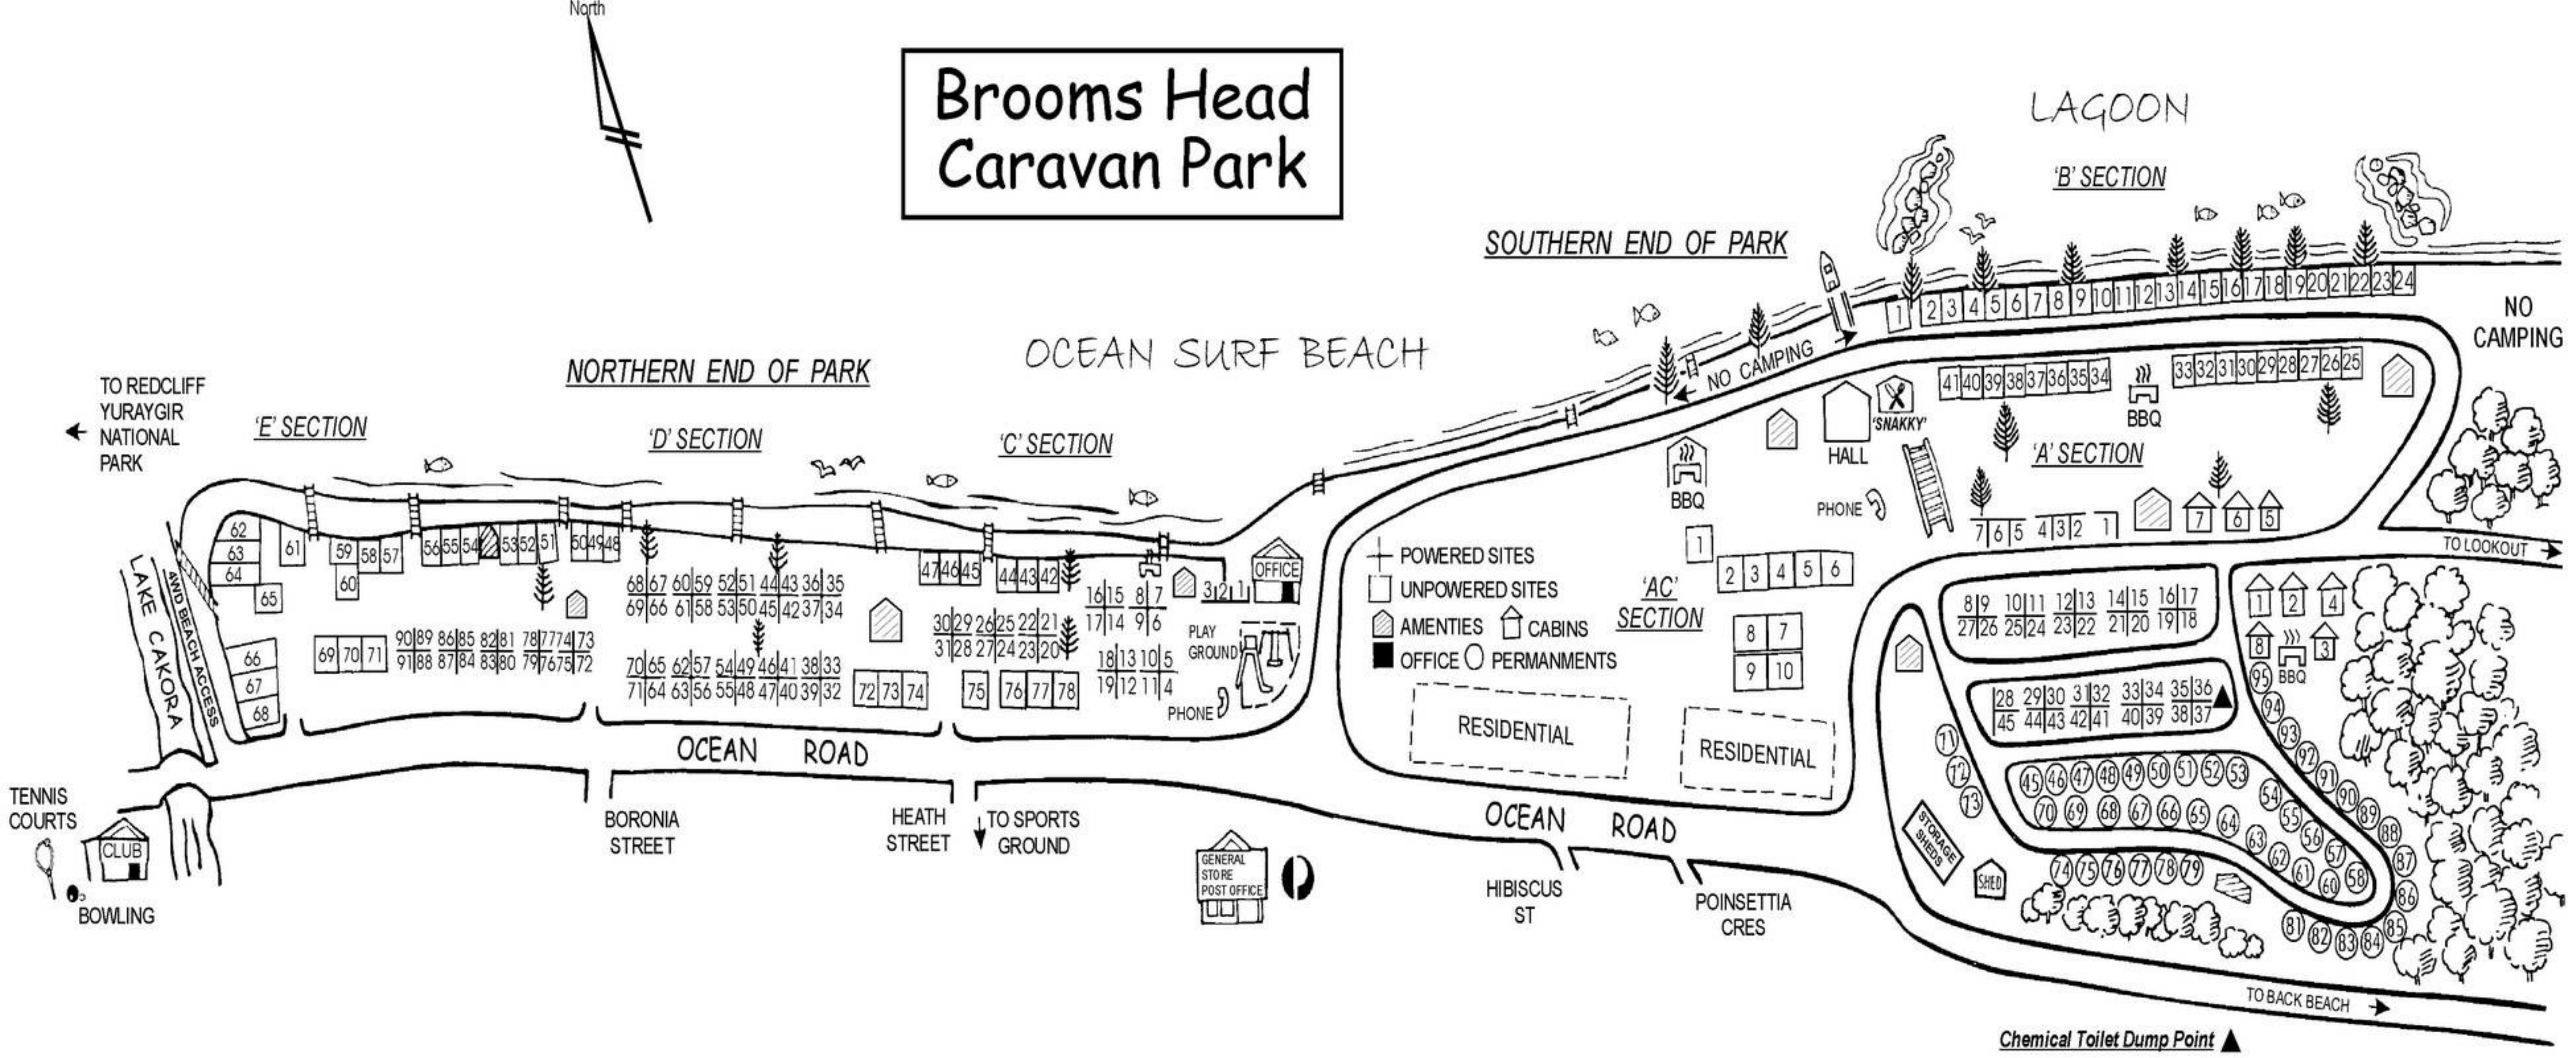

Brooms Head Caravan Park

TO REDCLIFF YURAYGIR NATIONAL PARK

NO CAMPING

- + POWERED SITES
- UNPOWERED SITES
- ▤ AMENITIES
- ▤ CABINS
- OFFICE
- PERMANENTS

Chemical Toilet Dump Point ▲