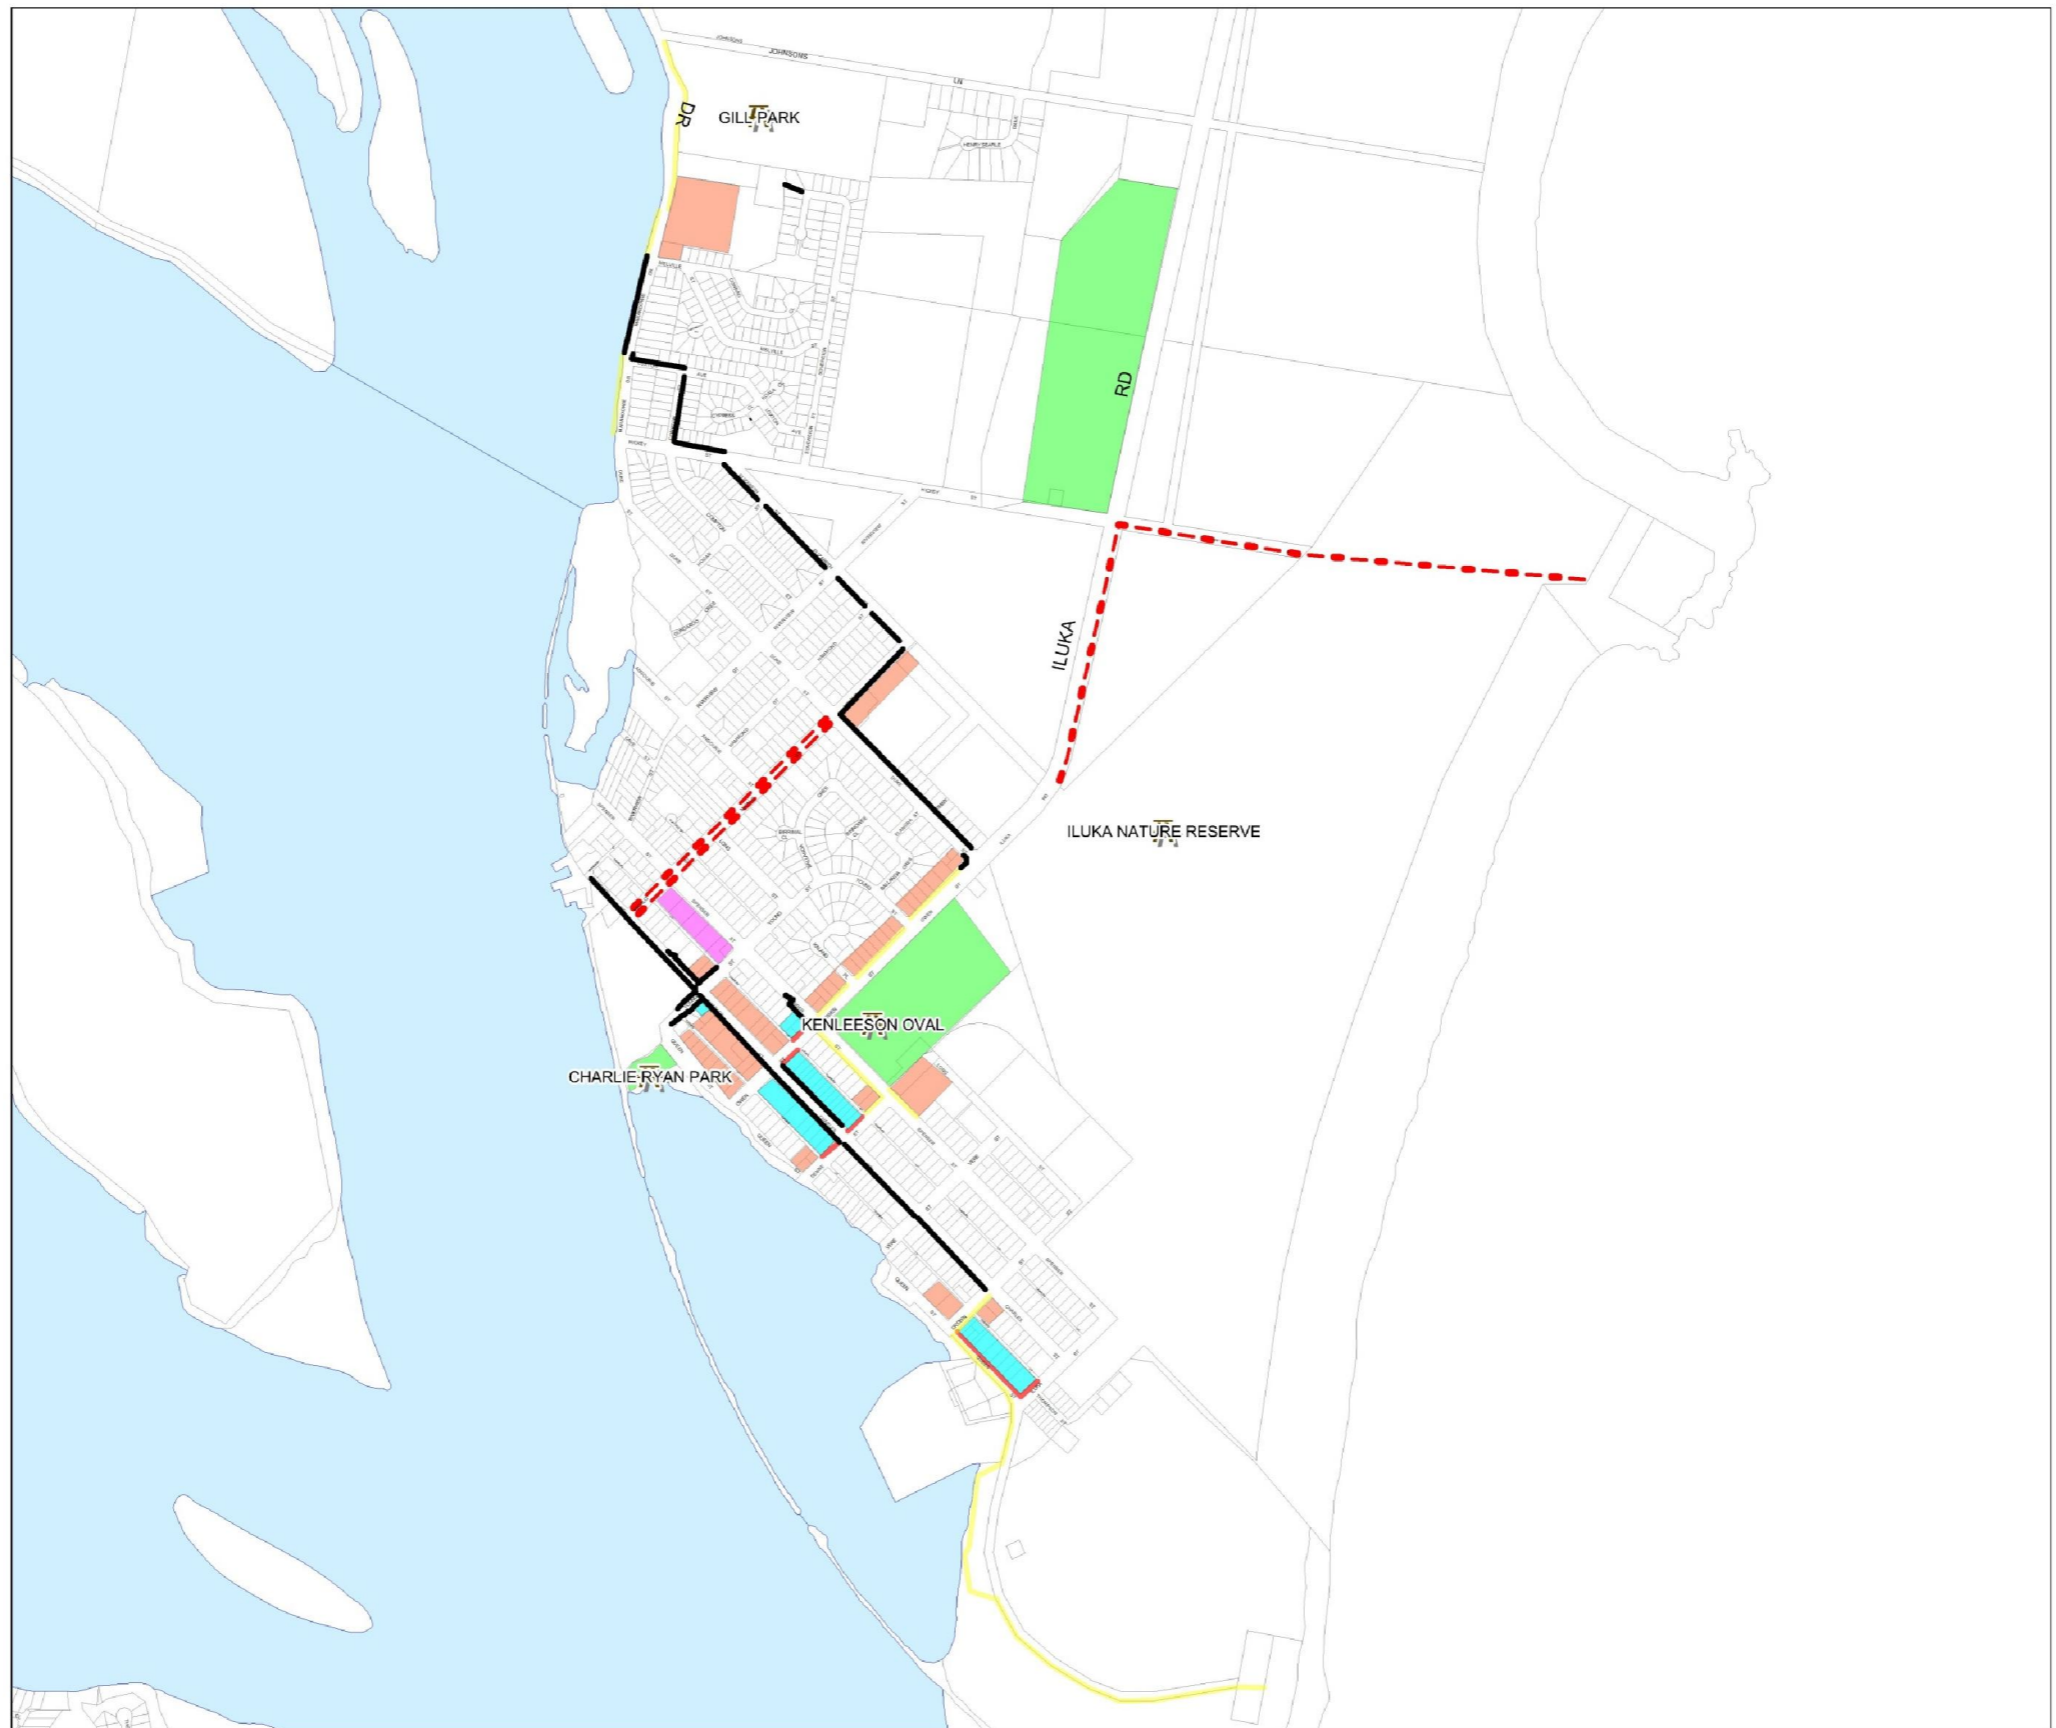

Cycleway - Iluka

Legend

Existing Path

Existing Footpath / Shared Use Path

Primary Destination Zone

Footpath required (inside Primary Zone)

CBD

Park / Garden

Secondary Destination Zone

Footpath required (to General Zone)

Footpath required (inside Secondary Zone)

Beach

Park / Recreation / Sporting

Commercial Area

School / Hospital / Aged Care Facility etc

Sporting - Special use

Jail

General Destination Zone

Footpath required

Park / Recreation

Cycleway

Cycleway off road

Cycleway on road

Clarence Valley Council

Date: 12/08/15

0 250 500Metres

Scale: 1:14,000 @ A3 Landscape