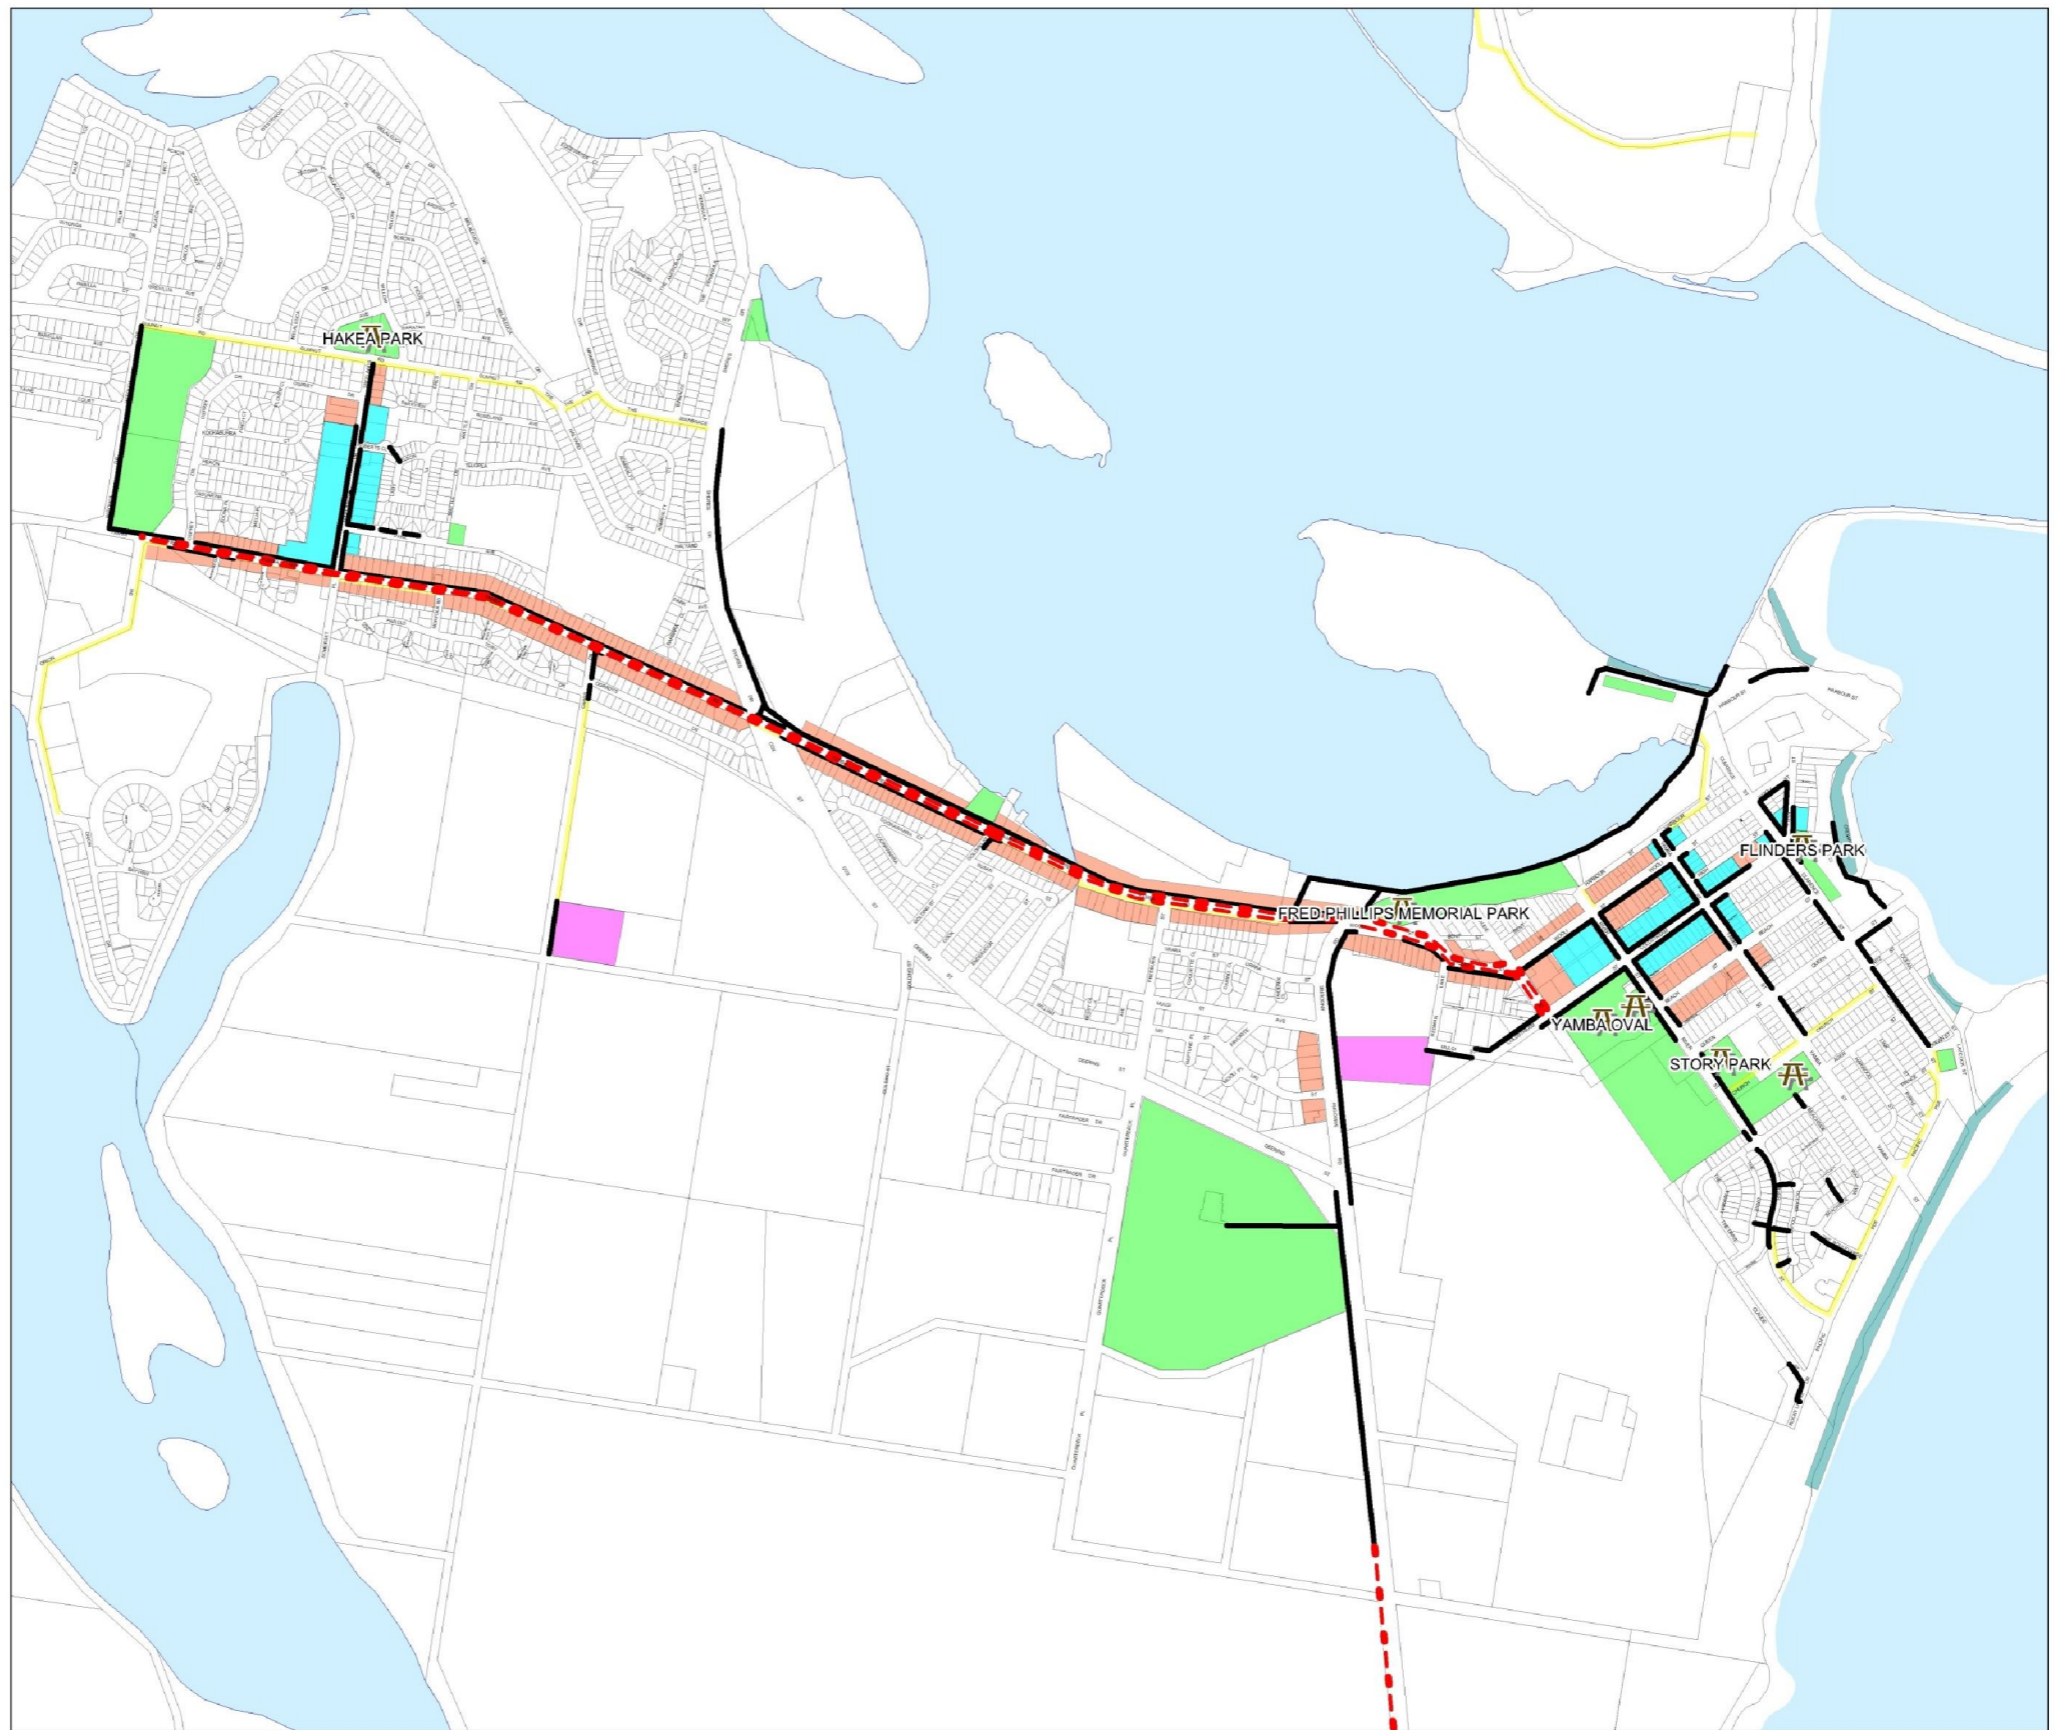

Cycleway - Yamba

Legend

Existing Path

Existing Footpath / Shared Use Path

Primary Destination Zone

Footpath required (inside Primary Zone)

CBD

Park / Garden

Secondary Destination Zone

Footpath required (to General Zone)

Footpath required (inside Secondary Zone)

Beach

Park / Recreation / Sporting

Commercial Area

School / Hospital / Aged Care Facility etc

Sporting - Special use

Jail

General Destination Zone

Footpath required

Park / Recreation

Cycleway

Cycleway off road

Cycleway on road

Clarence Valley Council

Date: 12/08/15

0 250 500Metres

Scale: 1:15,000 @ A3 Landscape