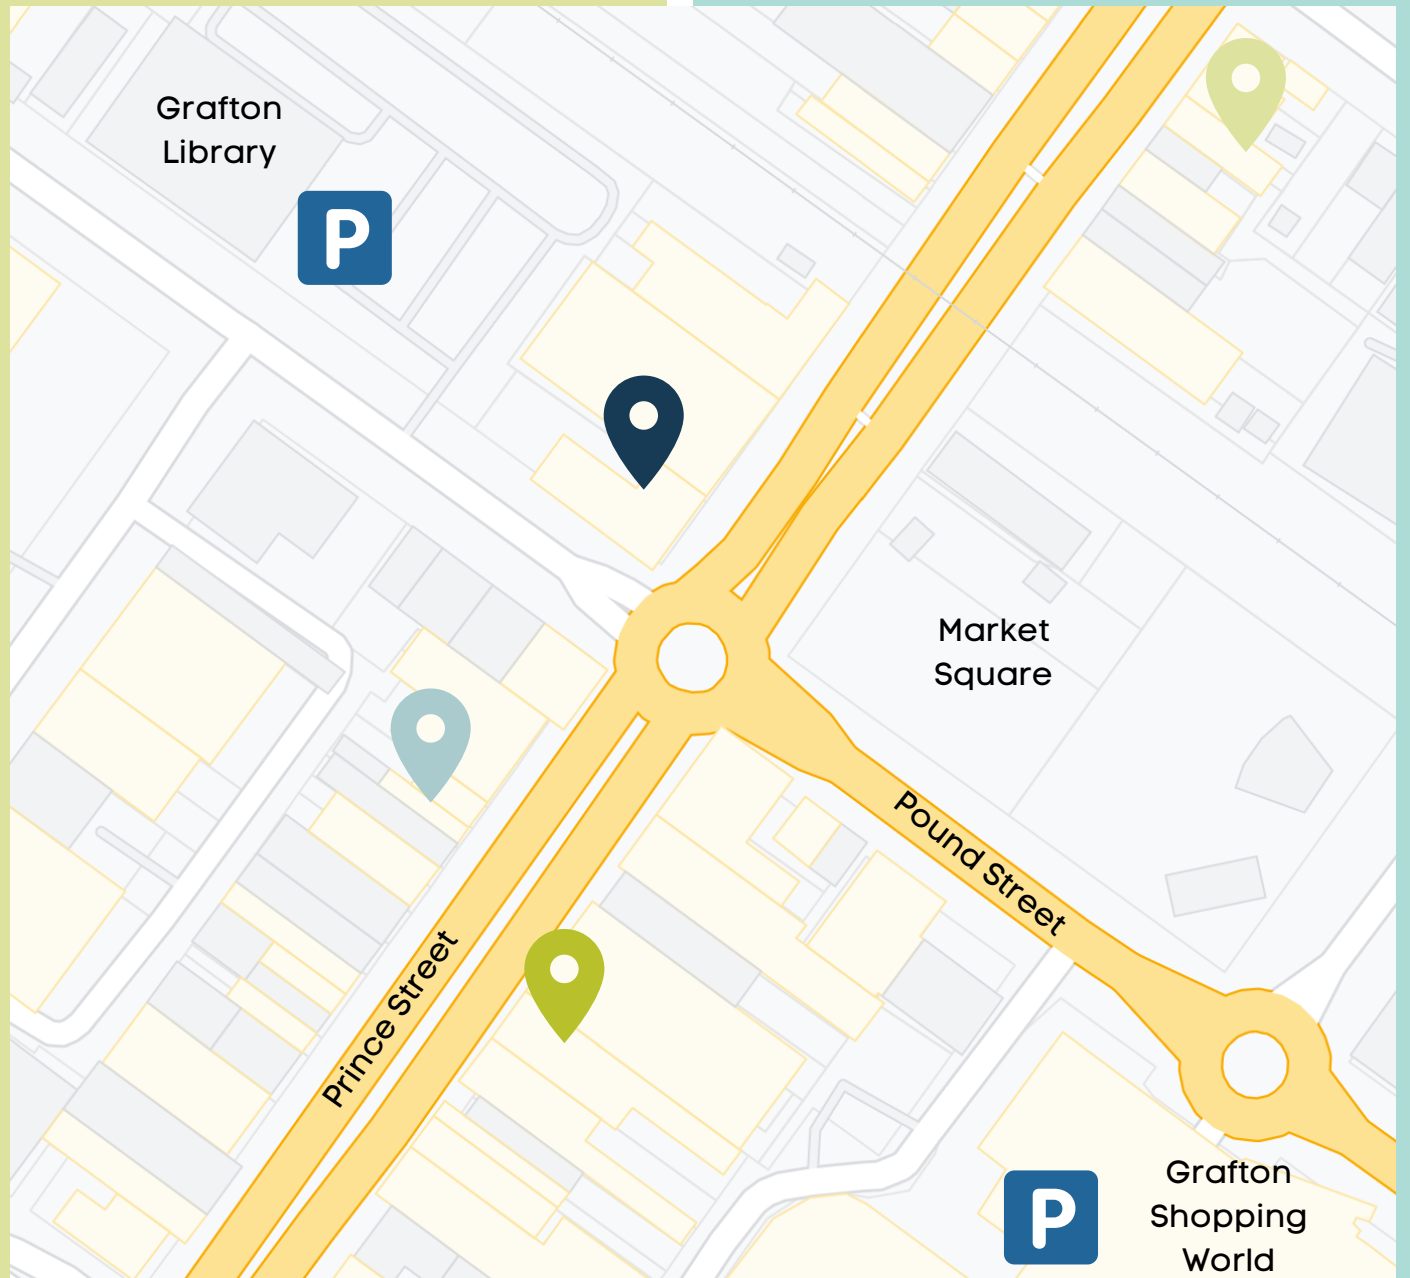

in association with the Live Music Office and Events Delivered proudly presents...

LIVE AND LOCAL

GRAFTON

FRIDAY 18th FEBRUARY

- Heart & Soul Wholefood Café
- Clocktower Hotel
- DEOSA Wholefoods & Café
- Low Pressure Surf Co.

Flip over to see who's playing

@ClarenceValleyCulture

@EventsDeliveredNSW

www.eventsdelivered.com.au/live-local

MULTIPLE VENUES

FREE LIVE MUSIC